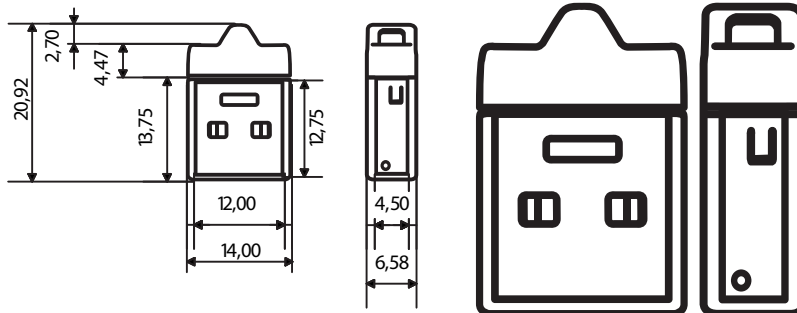

# Technical Drawing

Article-No:

1001-03-160-9001

Scale 1:1

Scale 2:1

All dimensions in millimeter. Subject to change without notice.

WIBU-SYSTEMS AG  
Rueppurrer Strasse 52-54  
D-76137 Karlsruhe  
Tel: +49-721-93172-0  
Fax: +49-721-93172-22  
info@wibu.com  
www.wibu.com